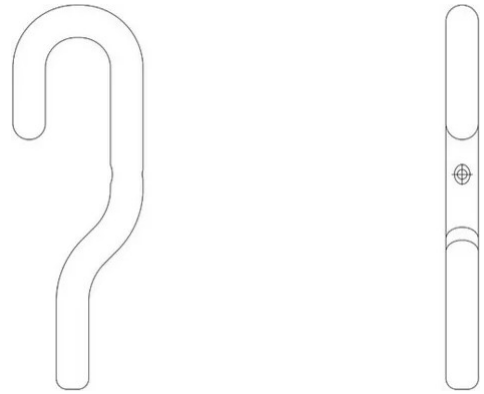

# Hook For Wall Attachment Trilly

Emiliana Martinelli

Typology

colors

Utilisation

External

Hook for wall attachment (optional)

Family Hook for wall attachment Trilly  
Typology  
Utilisation External

---

**Dimensions**

Weight 0.2 Kg

**Materials**

---

**Certifications**

EcoLabel

**Colour variant code**